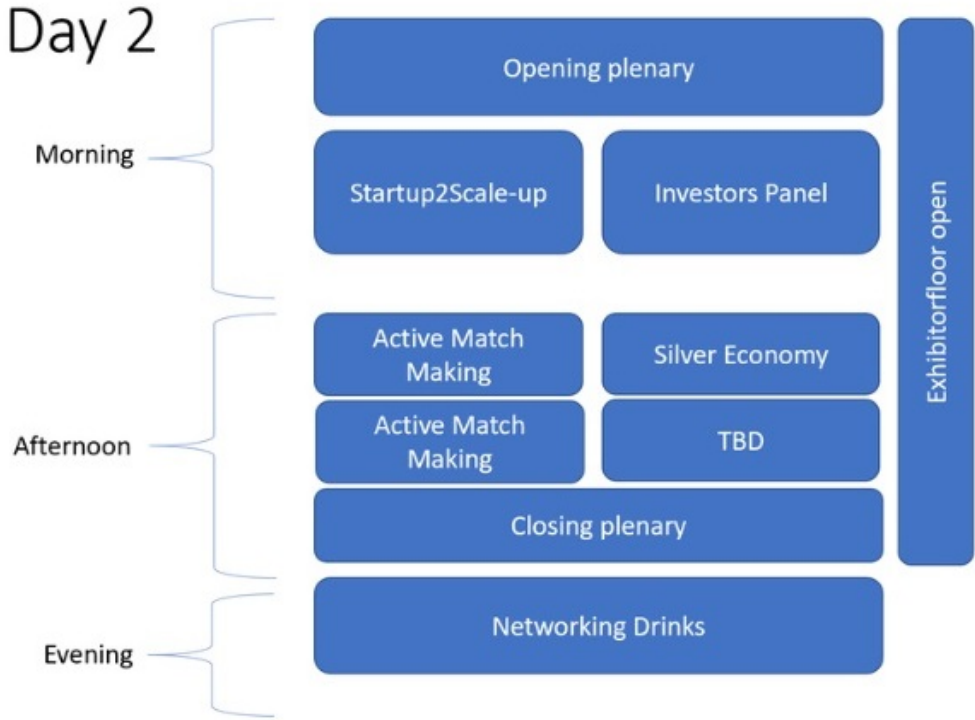

SUFH'18 Agenda

Day2 Afternoon

Wed 3 Oct 2018	13:00 – 14:00 Tivoli - Cloud Nine	Active MatchMaking
	13:00 – 14:00 Tivoli - Hertz	Orange track Silver Economy The European Silver Economy is the part of the economy that concerns Europe's older citizens. It includes all the economic activities relevant to the needs of older adults, and the impact on many sectors. For example, health and nutrition, leisure and wellbeing, finance and transport, housing, education and employment. The Silver Economy is closely linked to current trends in Europe's demographics, and the effects on older adults' quality of life and on the wider European economy. In this session we discuss what challenges and opportunities lie ahead. How can startups step in? Who is there to help and support?
	14:00 – 15:15 Tivoli - Cloud Nine	Green track Active MatchMaking
	14:15 – 15:15 Tivoli - Hertz	Orange track Startup2Scale-up
	15:30 – 17:00 Tivoli - Hertz	Plenary Sessions Closing plenary
	17:00 – 20:00 Tivoli - Exhibition floor	Networking Networking Drinks