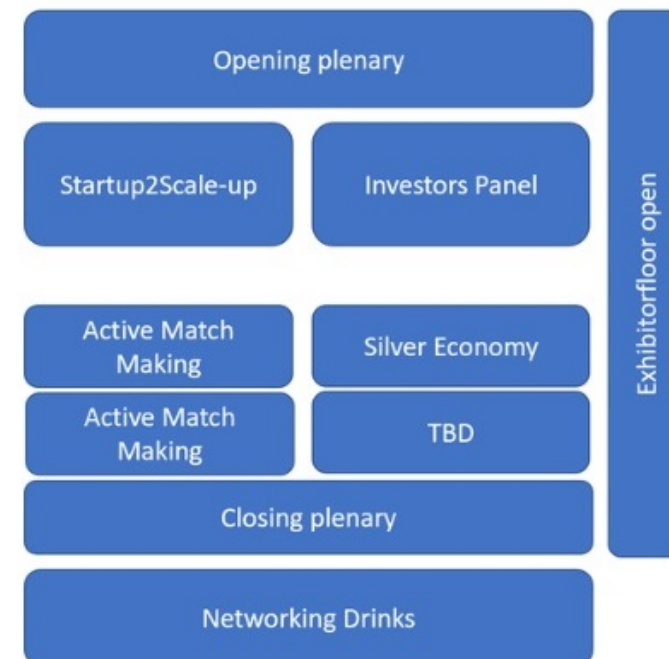

SUFH'18 Agenda

Day2 Morning

Wed
3 Oct 2018

09:00 – 10:30

Tivoli - Hertz

Plenary Sessions

Opening plenary

We start the day with a set of inspiring keynotes. Why are we here, what do we need and from who? Scaling up is hard and needs the combined effort of all stakeholder involved. Who will start the fire? Let's set the scene for the day during this opening plenary.

10:45 – 12:00

Tivoli - Cloud Nine

Green track

Gearing up to go abroad!

Listen to and learn from three digital health startup founders about their challenges to go abroad. What do you need and what is the first step?

We continue with the discussion with four key players in the European digital health scene. Where to go, what are the biggest threats and what are the best (and worst) examples?

We close this sessions with pitches of several VCs. What can they offer you?

10:45 – 12:00

Tivoli - Hertz

Orange track

Investors Panel

During this panel we invite VC's and business angels to join us on stage and discuss the challenges and opportunities that startups facing. Their own role and the role of other stakeholders. What VCs are looking for and what not. Medtech, Digital Health or Silver Economy? What do VCs learn?

12:00 – 13:00

Tivoli - Exhibition floor

Networking

Lunch

Join the networking lunch and visit the exhibition floor

Day 2

Morning

Afternoon

Evening